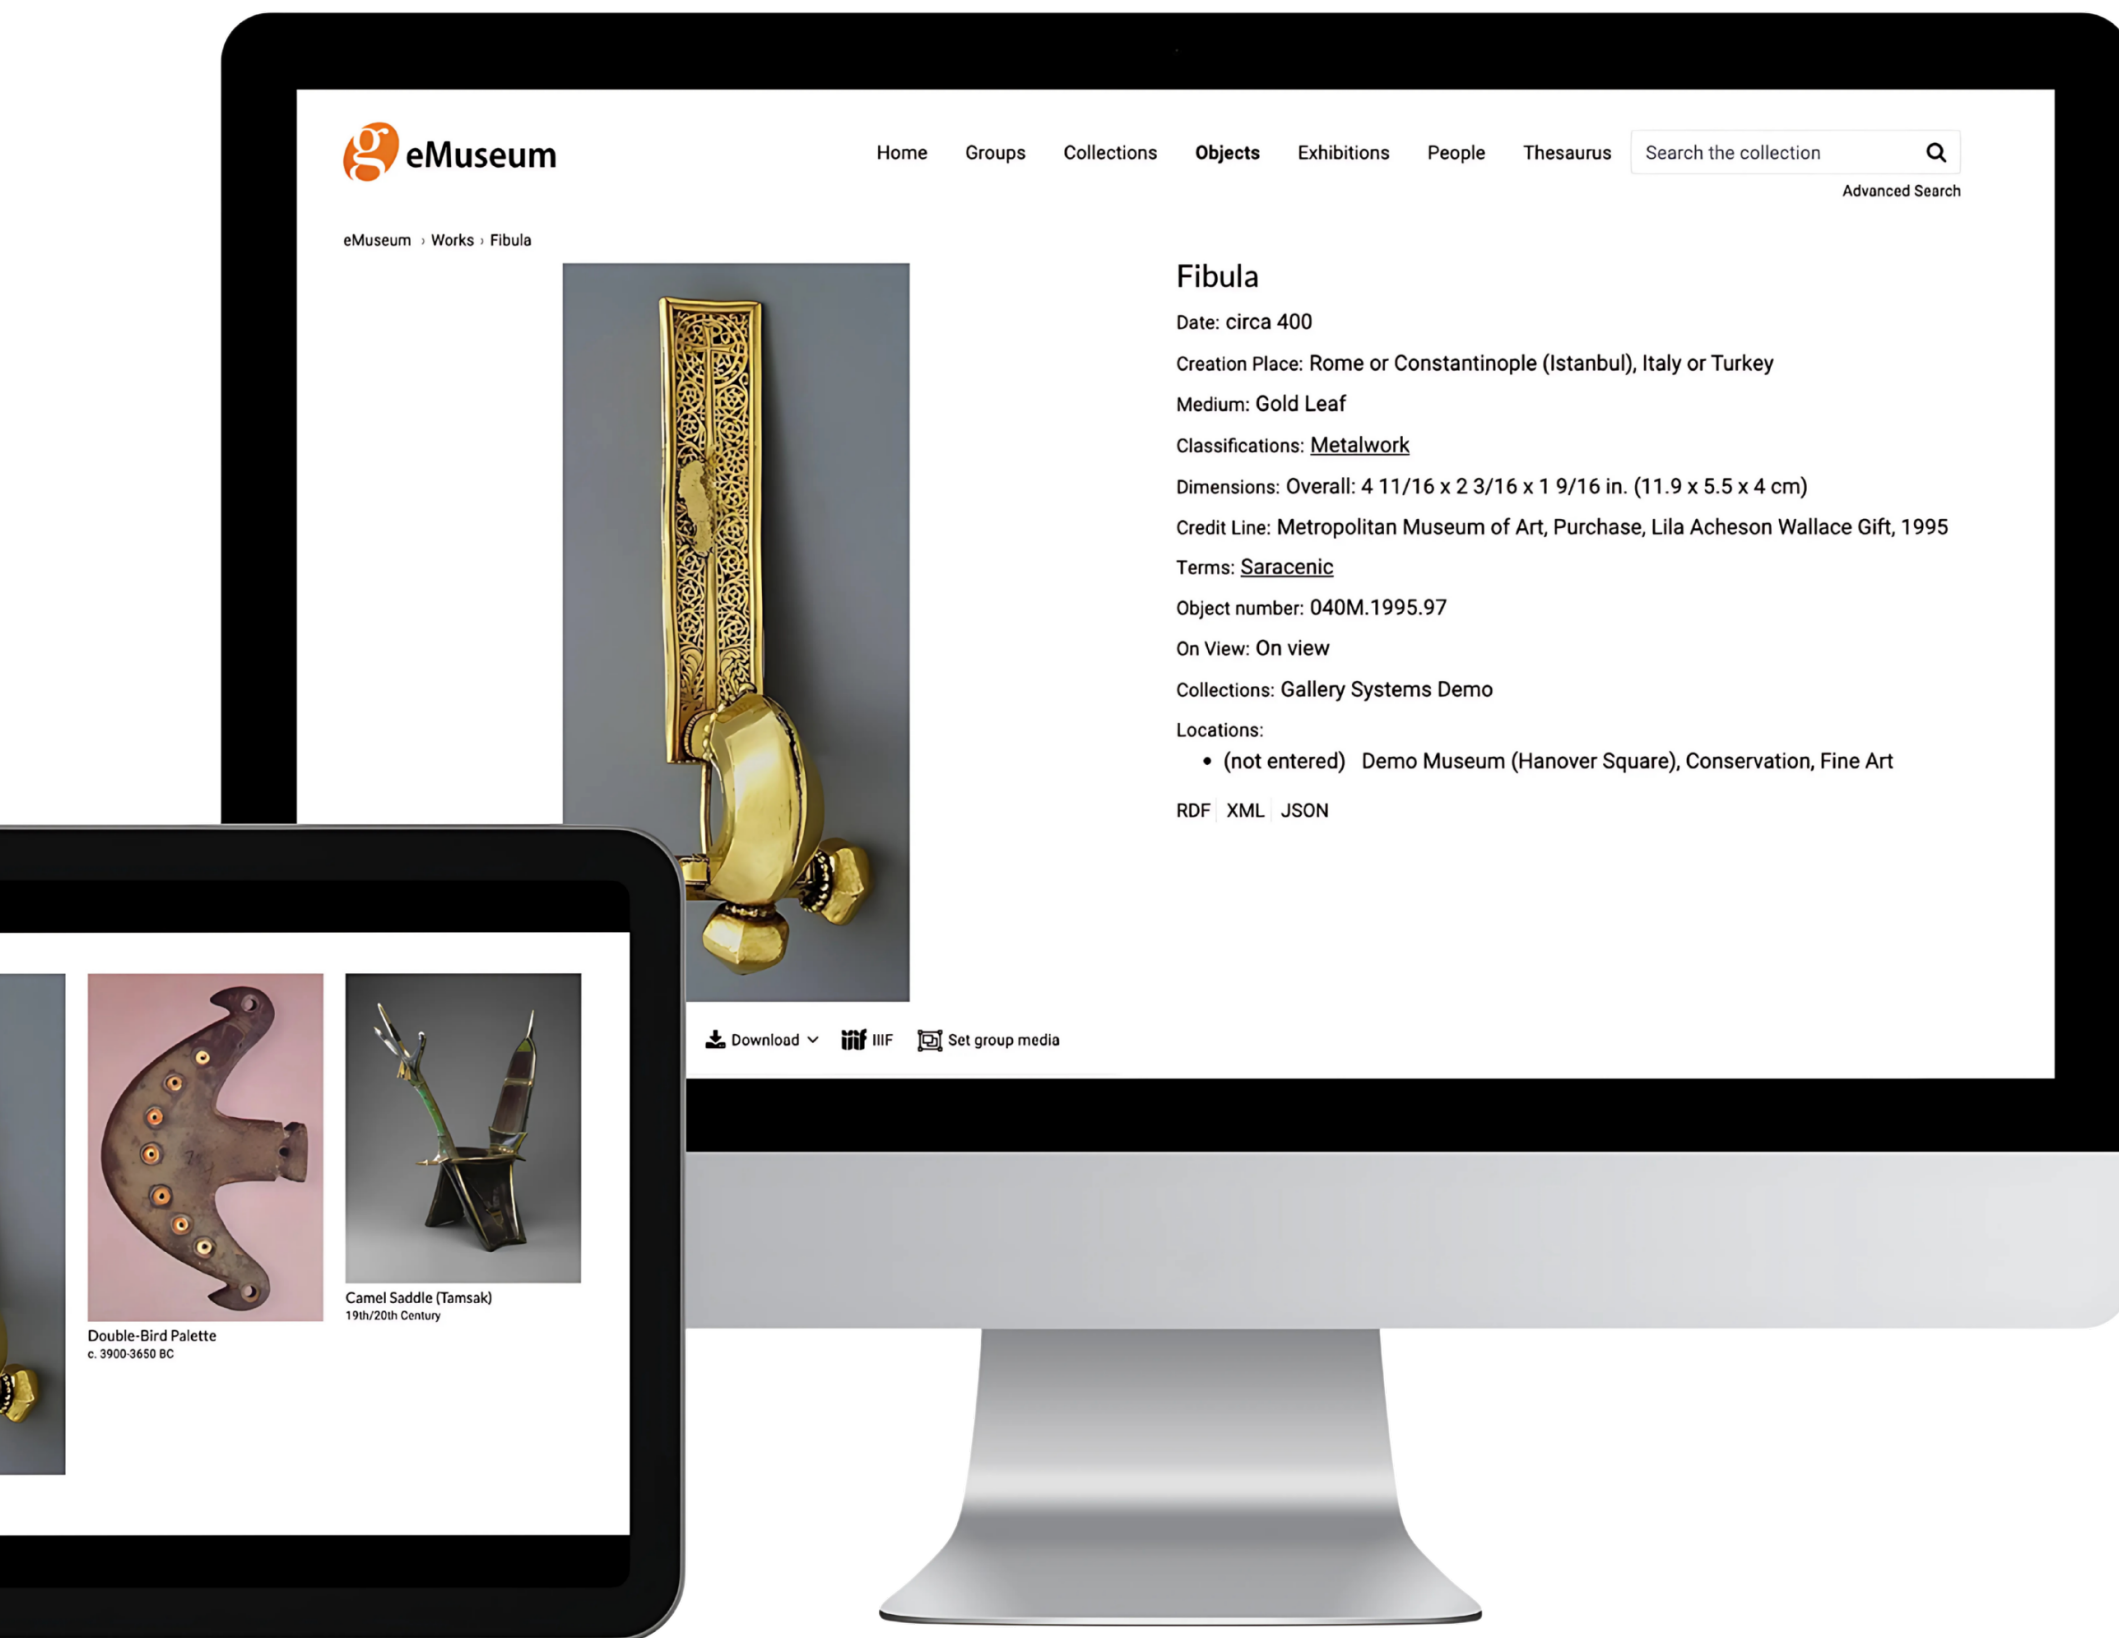

WHY CHOOSE EMUSEUM?

eMuseum

Integrated with the TMS Suite

eMuseum works hand-in-hand with TMS Collections, making it easier than ever to publish and manage your collection.

Flexible API for Custom Solutions

Our robust, fully-documented API enables you to integrate your content with external applications and create custom solutions to fit your unique needs.

Powerful Search Capabilities

eMuseum's advanced search functionality allows users to easily find objects, exhibitions, or records with precise filters and customized metadata.

Fully Customizable Experience

Tailor every aspect of your online collection, from the design and layout to how you present your objects, to match your institution's branding and goals.

Interactive and Engaging Media Formats

Engage your audience like never before with rich media support, including images, videos, 3D models, and more, creating a dynamic and immersive experience.

Mobile-Ready

Whether on a smartphone, tablet, or desktop, eMuseum ensures your collection is accessible and responsive across all devices.