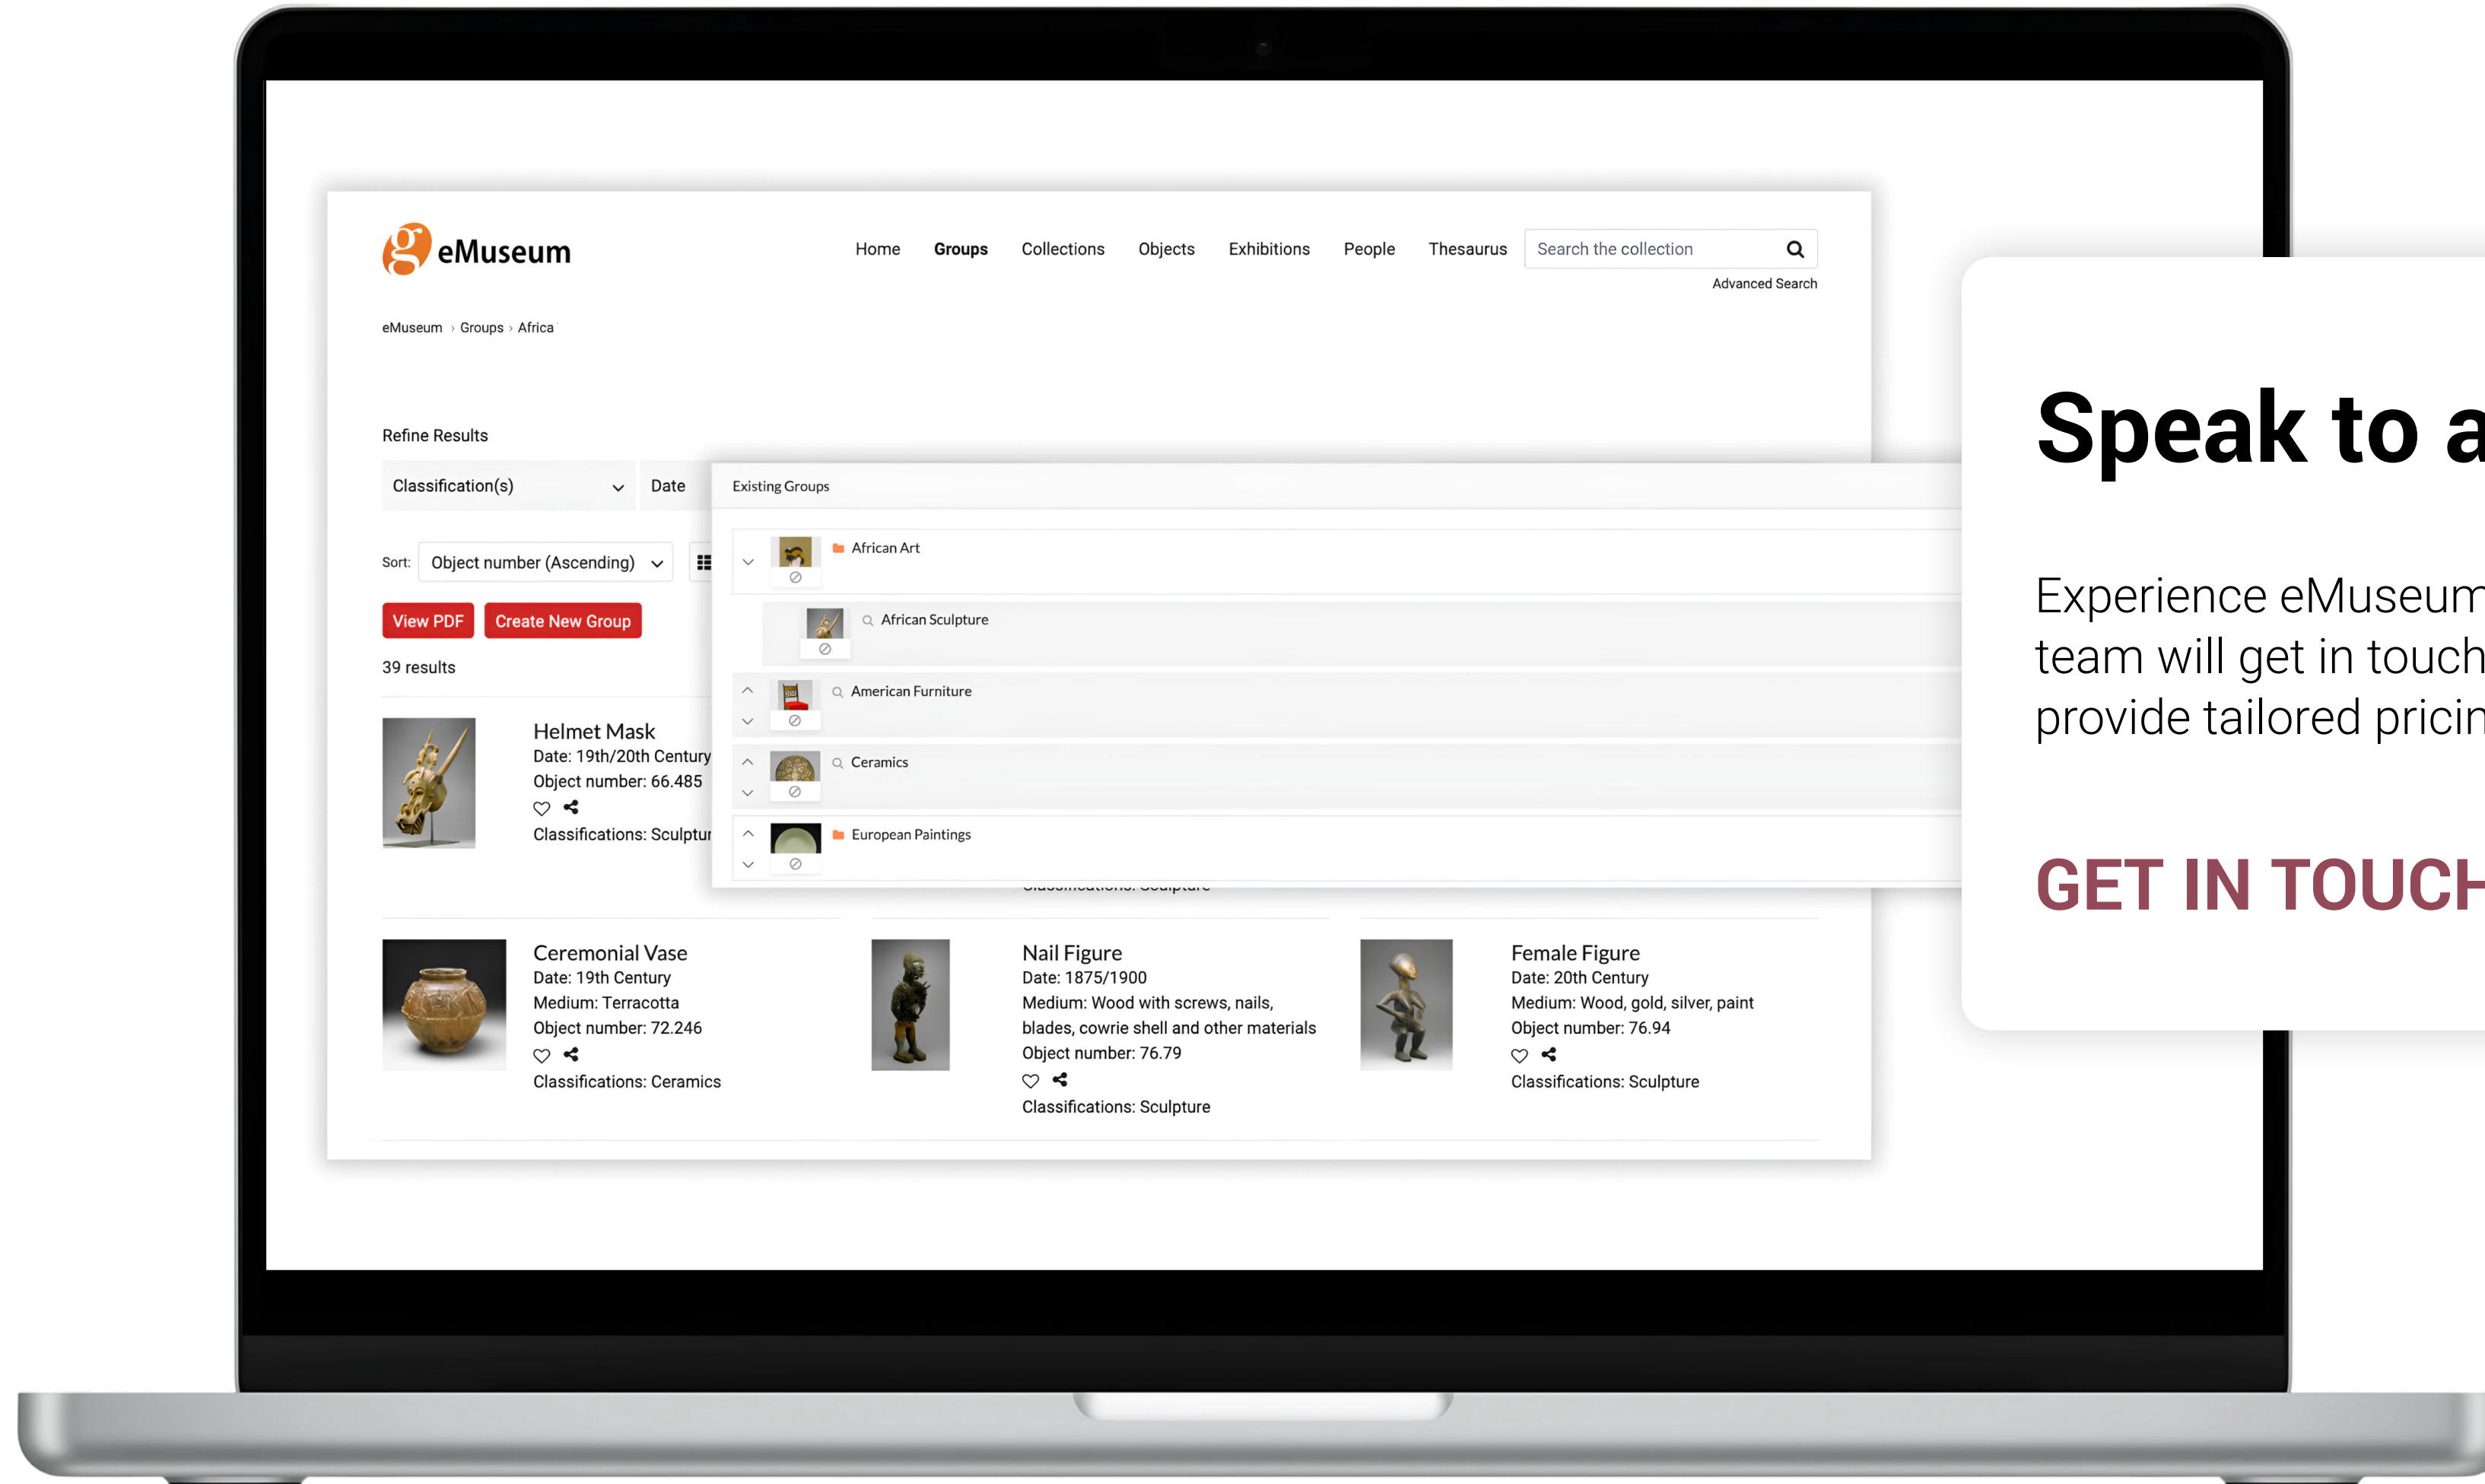

**THE FRICK
COLLECTION**

The Frick Collection
New York City, USA

belvedere

Belvedere
Vienna, Austria

ROM

Royal Ontario Museum
Toronto, Canada

eMuseum is fully customizable to align with an institution's unique goals and branding. Our team collaborates to create a solution that reflects the collection and engages the audience.