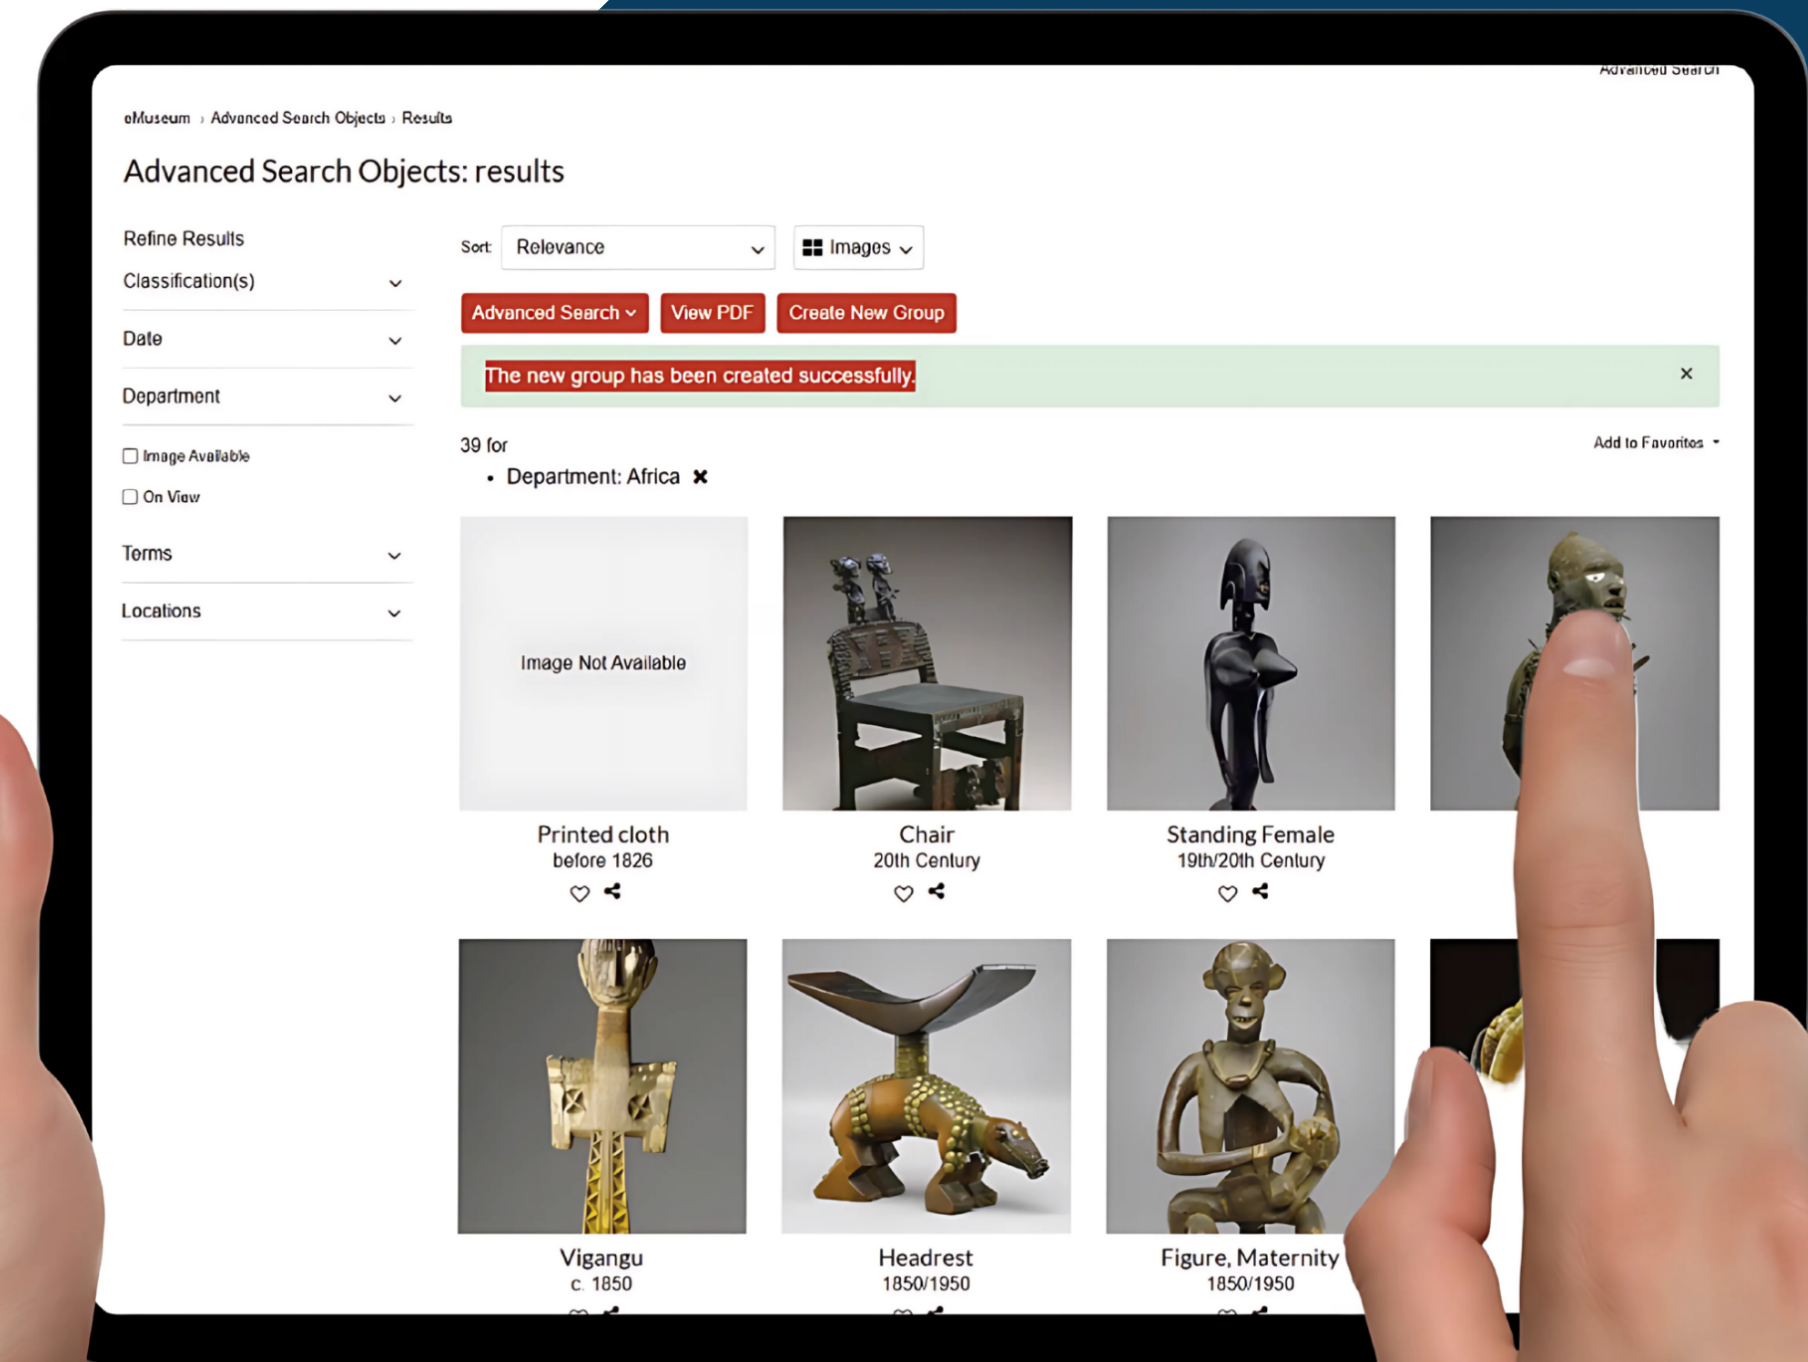

Valuable Insights: Track visitor interactions and user behavior through collection-specific analytics, such as object views, popular media, and shared pages. Use this data to refine digital strategy and improve outreach.

Explore how leading cultural institutions have leveraged eMuseum to bring their collections to life online. These examples demonstrate the power and flexibility of eMuseum, and how it can be customized to fit your museum's needs, branding, and goals.

**THE FRICK
COLLECTION**

The Frick Collection
New York City, USA

belvedere

Belvedere
Vienna, Austria

ROM

Royal Ontario Museum
Toronto, Canada

eMuseum is fully customizable to align with an institution's unique goals and branding. Our team collaborates to create a solution that reflects the collection and engages the audience.